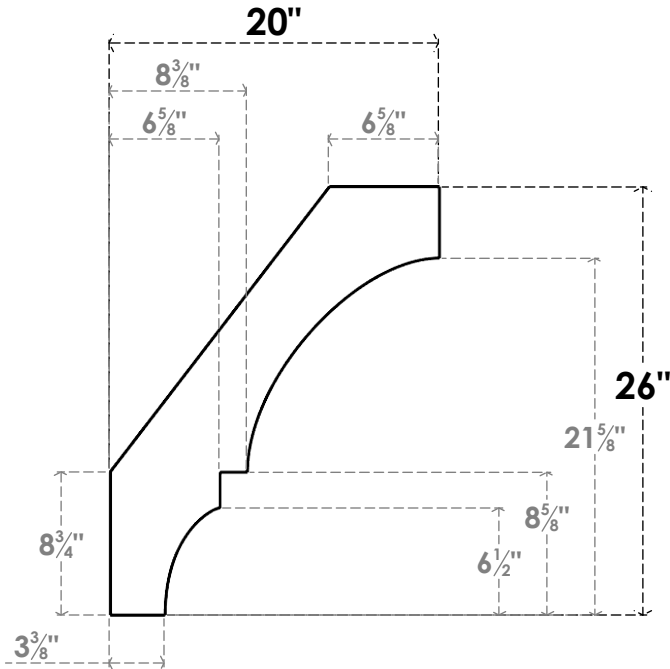

ITEM NUMBER: BRCPC055X20000X26000BOA

5 1/2"W X 20"D X 26"H BALBOA ARCHITECTURAL GRADE PVC CLOSED KNEE BRACE

SIDE PROFILE

FRONT PROFILE

ISOMETRIC

EKENA MILLWORK
2300 WEST MAIN ST.
CLARKSVILLE, TX 75426
TOLL FREE: 866-607-0453
WWW.EKENAMILLWORK.COM