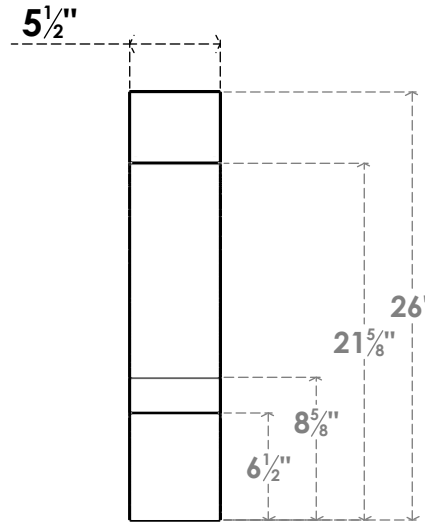

ITEM NUMBER: BRCPC055X20000X26000BOA

5 1/2"W X 20"D X 26"H BALBOA ARCHITECTURAL GRADE PVC CLOSED KNEE BRACE

SIDE PROFILE

FRONT PROFILE

ISOMETRIC

EKENA MILLWORK
2300 WEST MAIN ST.
CLARKSVILLE, TX 75426
TOLL FREE: 866-607-0453
WWW.EKENAMILLWORK.COM